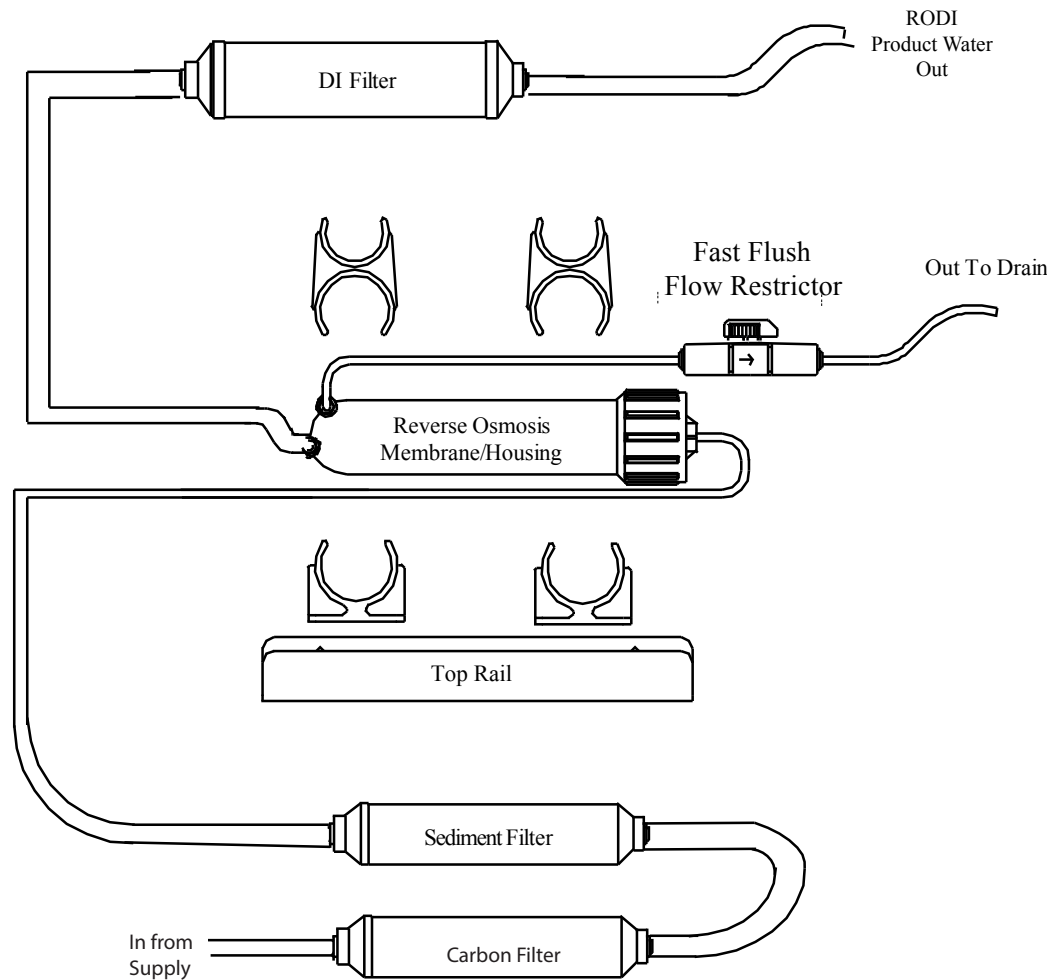

AIR WATER ICE, LLC Installation Diagram Mighty Mite with DI

~Basic home reverse osmosis system layout~
Your unit's assembly may differ slightly